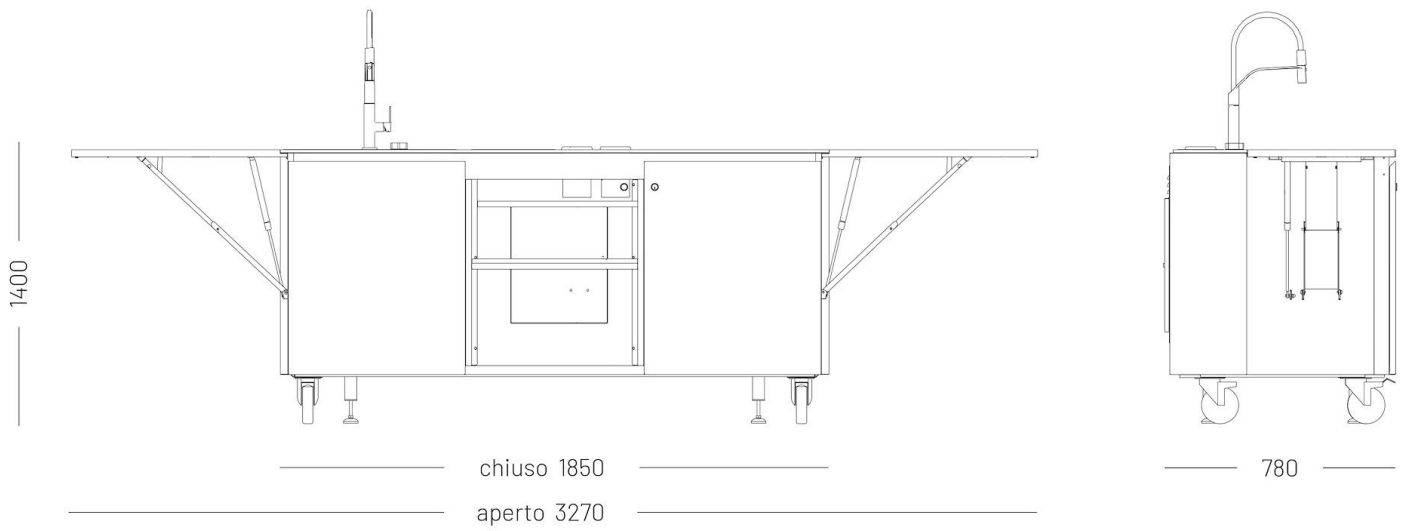

TECHNICAL DATA